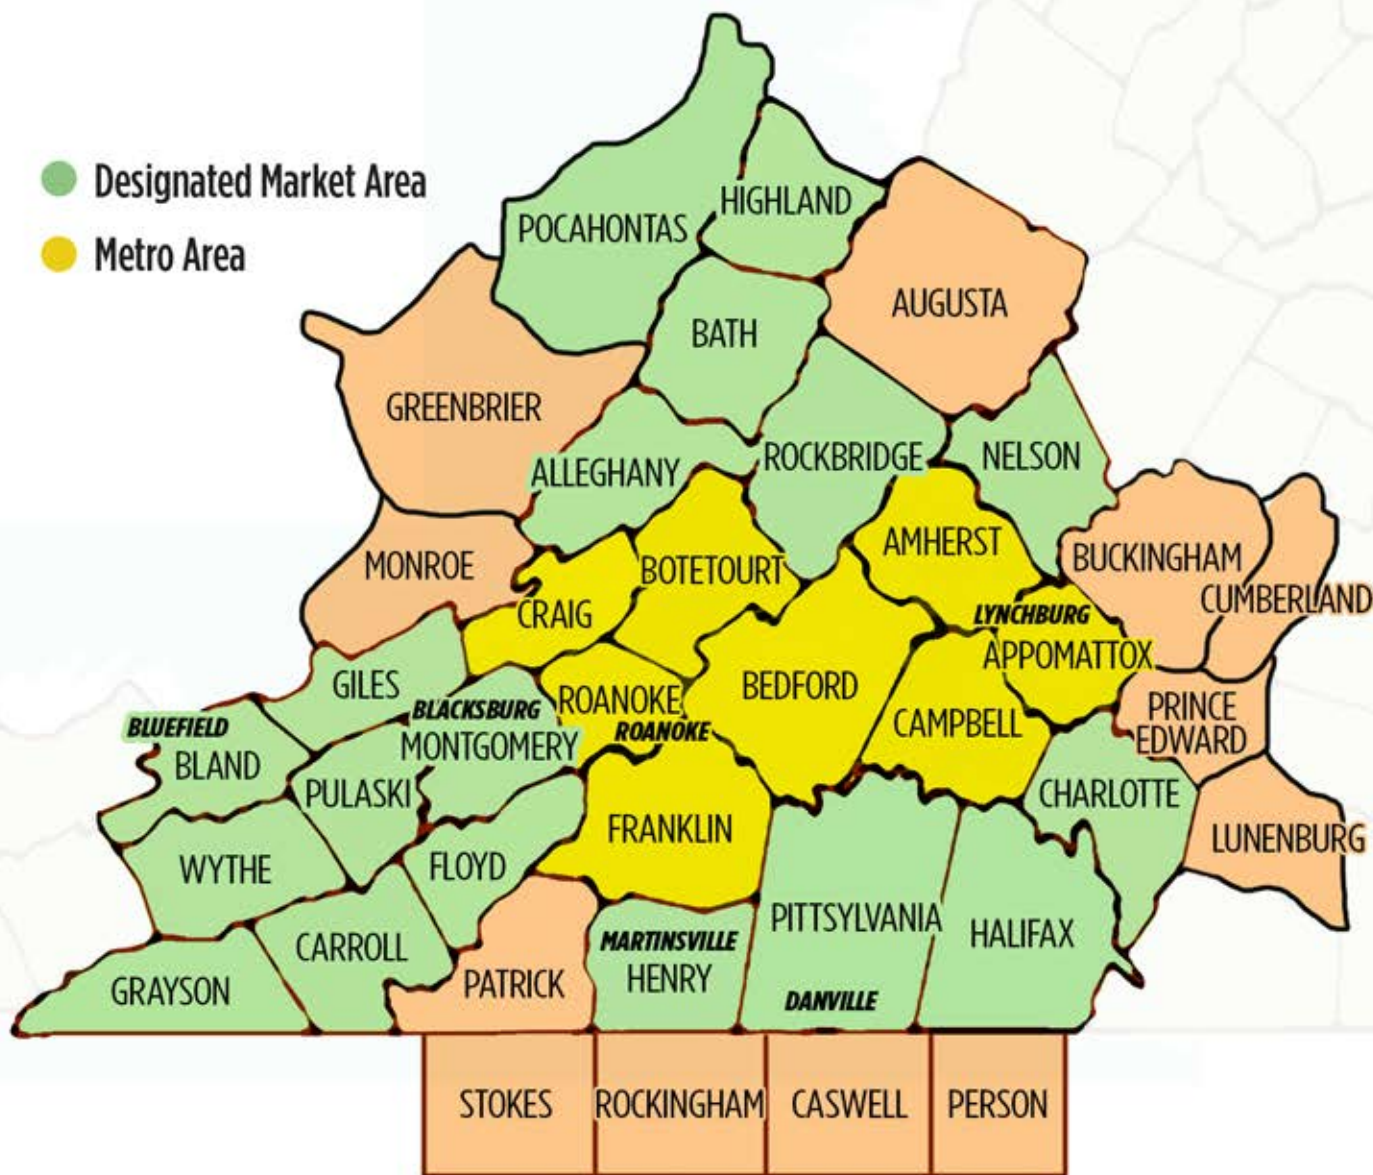

# COVERAGE AREA

WFXR covers a wide area of Southwest Virginia! Our Designated Market Area (DMA) is made up of the counties shaded in green. The Metro Area Counties are shown in yellow at the center of the map.

The WFXR signal - and commercials - are received by all viewers, no matter how they tune in: antenna, cable, or satellite. Cable and satellite coverage of the DMA reaches 91% of these households

WFXR's signal reaches:  
441,140 DMA households  
217,870 METRO households  
595,870 TOTAL reached