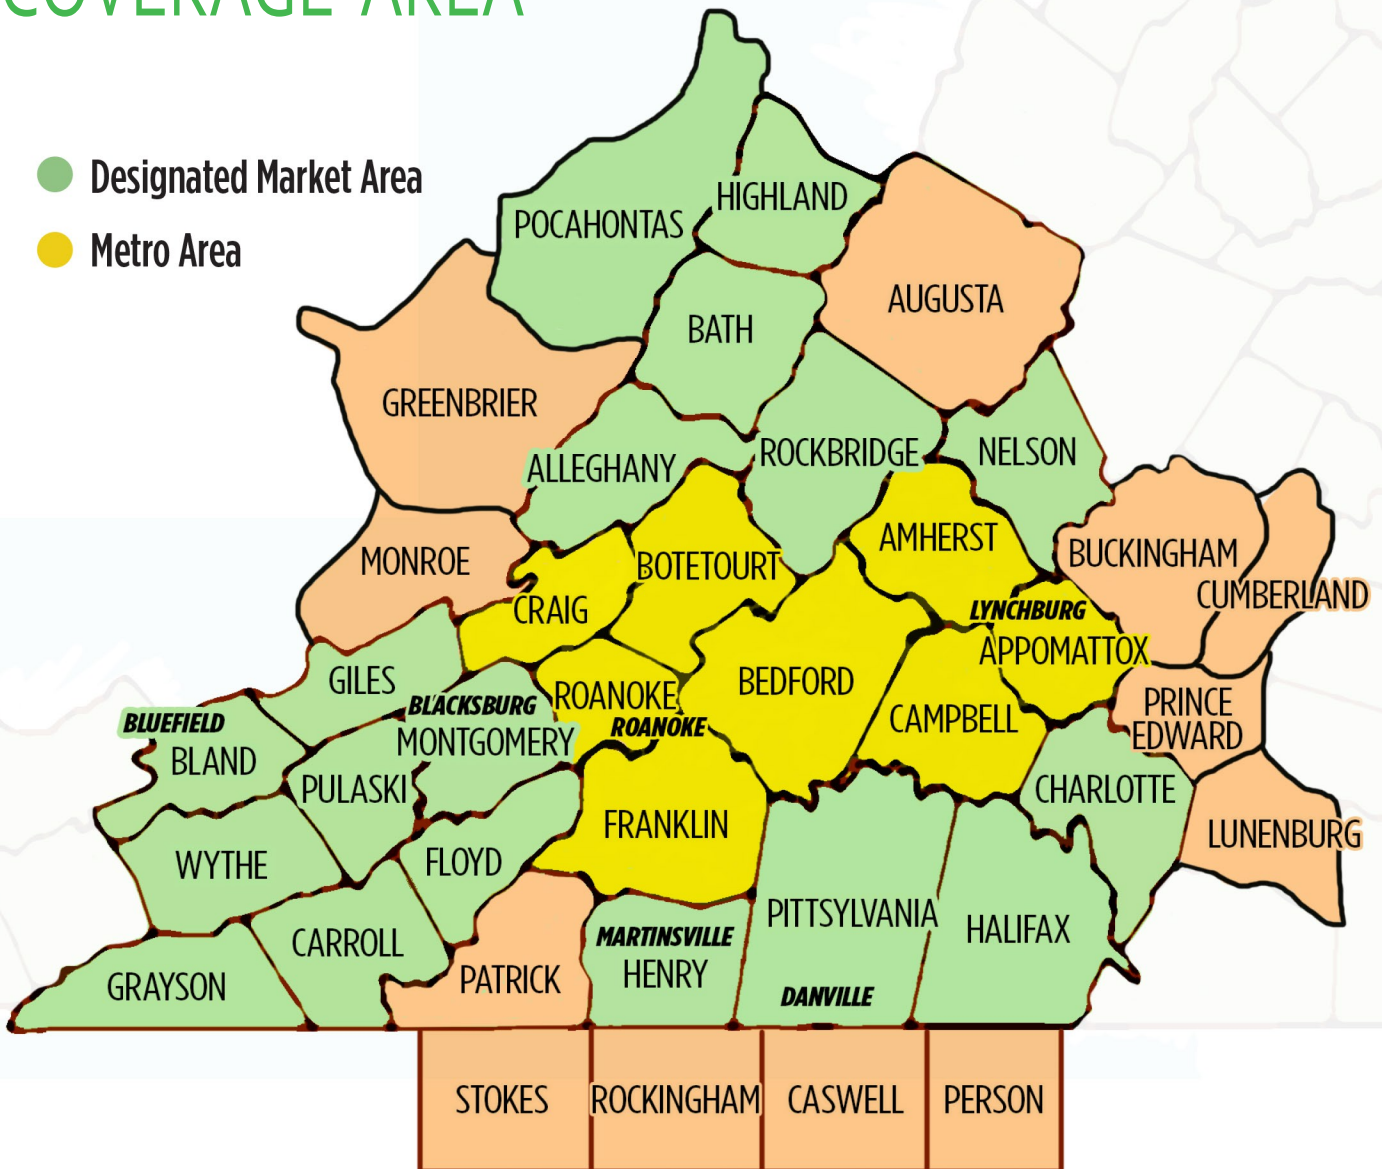

WWCW | VIRGINIA COVERAGE AREA

WWCW covers a wide area of Southwest Virginia! Our Designated Market Area (DMA) is made up of the counties shaded in green. The Metro Area Counties are shown in yellow at the center of the map.

The WWCW signal - and commercials - are received by all viewers, no matter how they tune in: antenna, cable, or satellite. Cable and satellite coverage of the DMA reaches 91% of these households

- Designated Market Area
- Metro Area

WWCW's signal reaches:
441,140 DMA households
217,870 METRO households
595,870 TOTAL reached